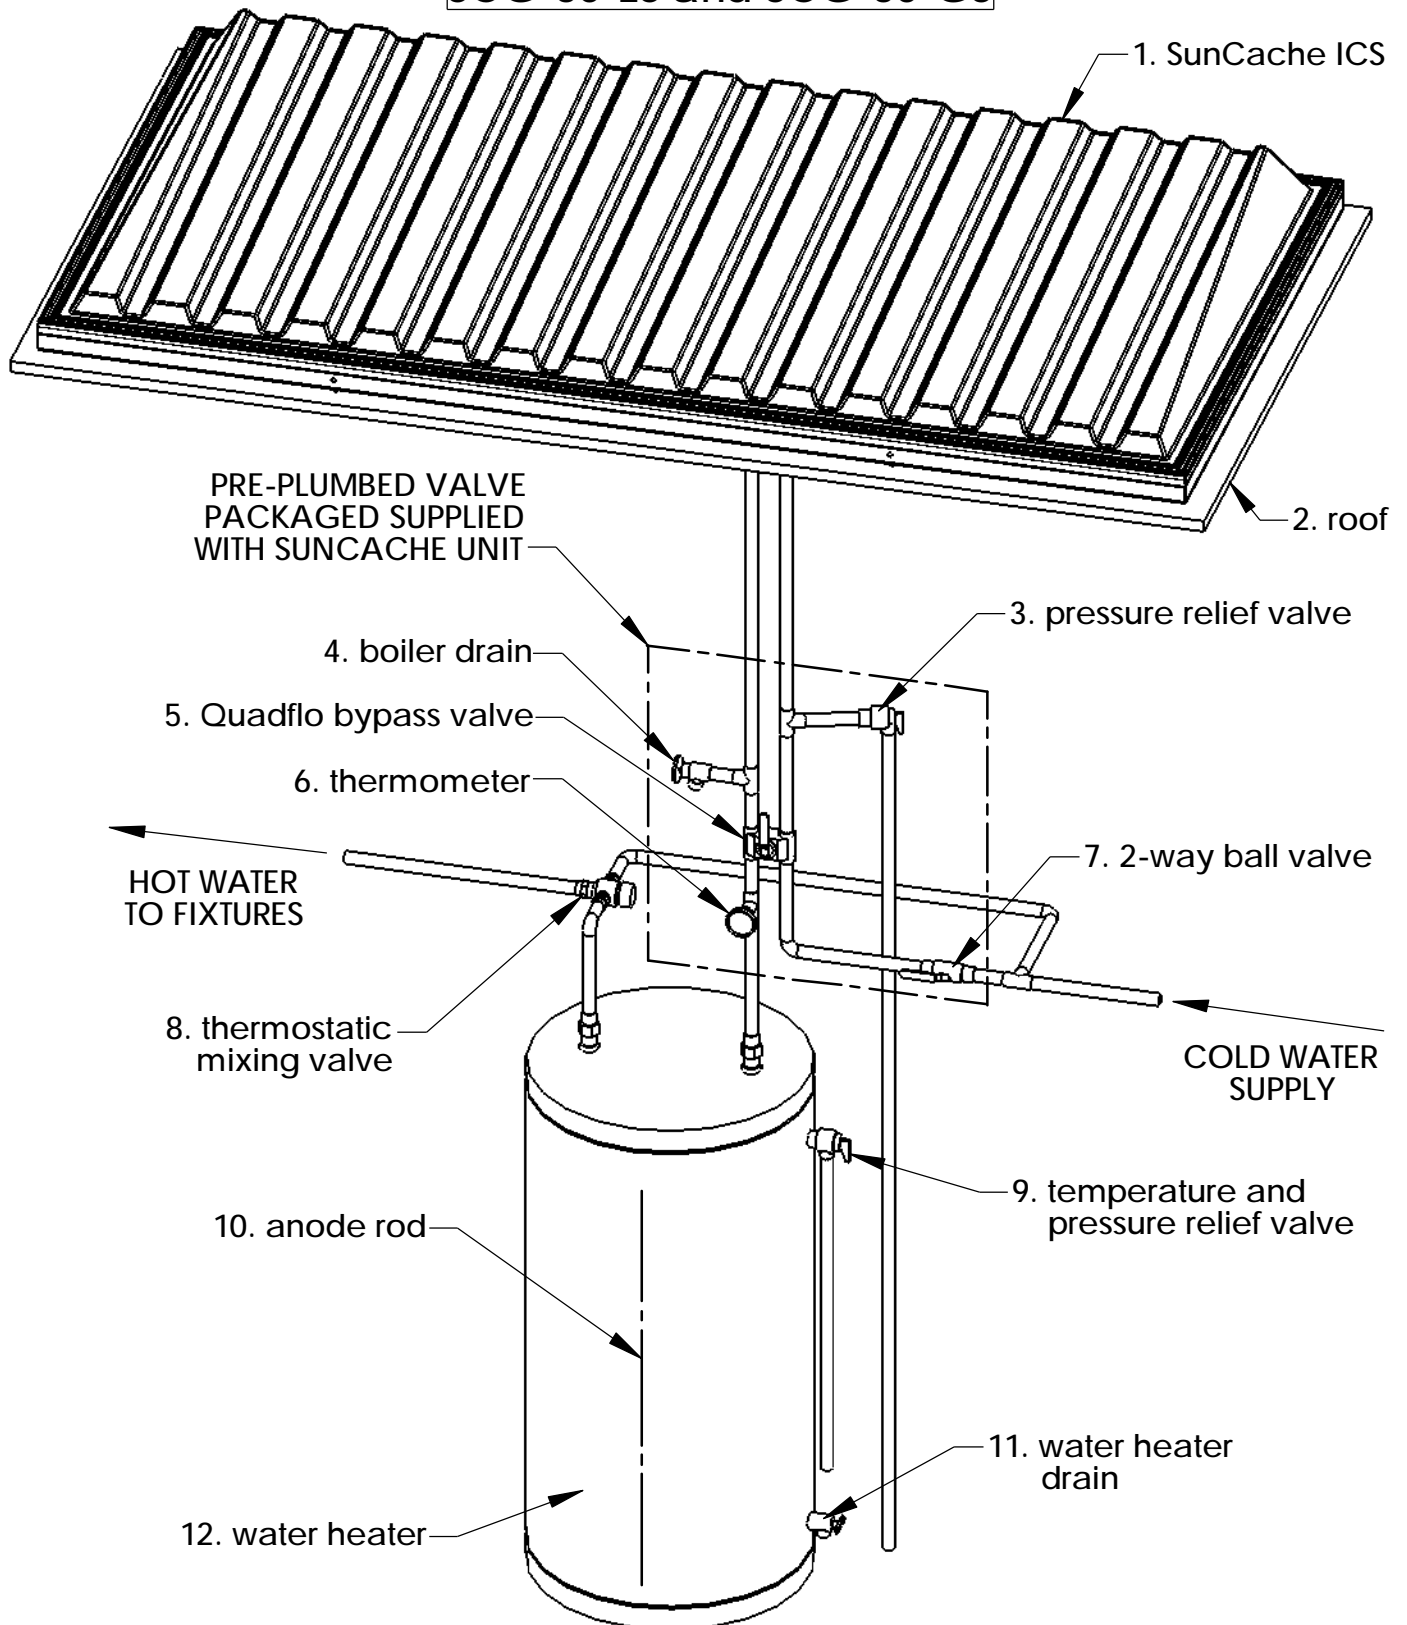

Plumbing Schematic:  
SCG-50-ES and SCG-50-GS

For double ICS systems SCG-100-ES and SCG-100-GS,  
plumbing is same as shown, but with two ICS units in parallel.