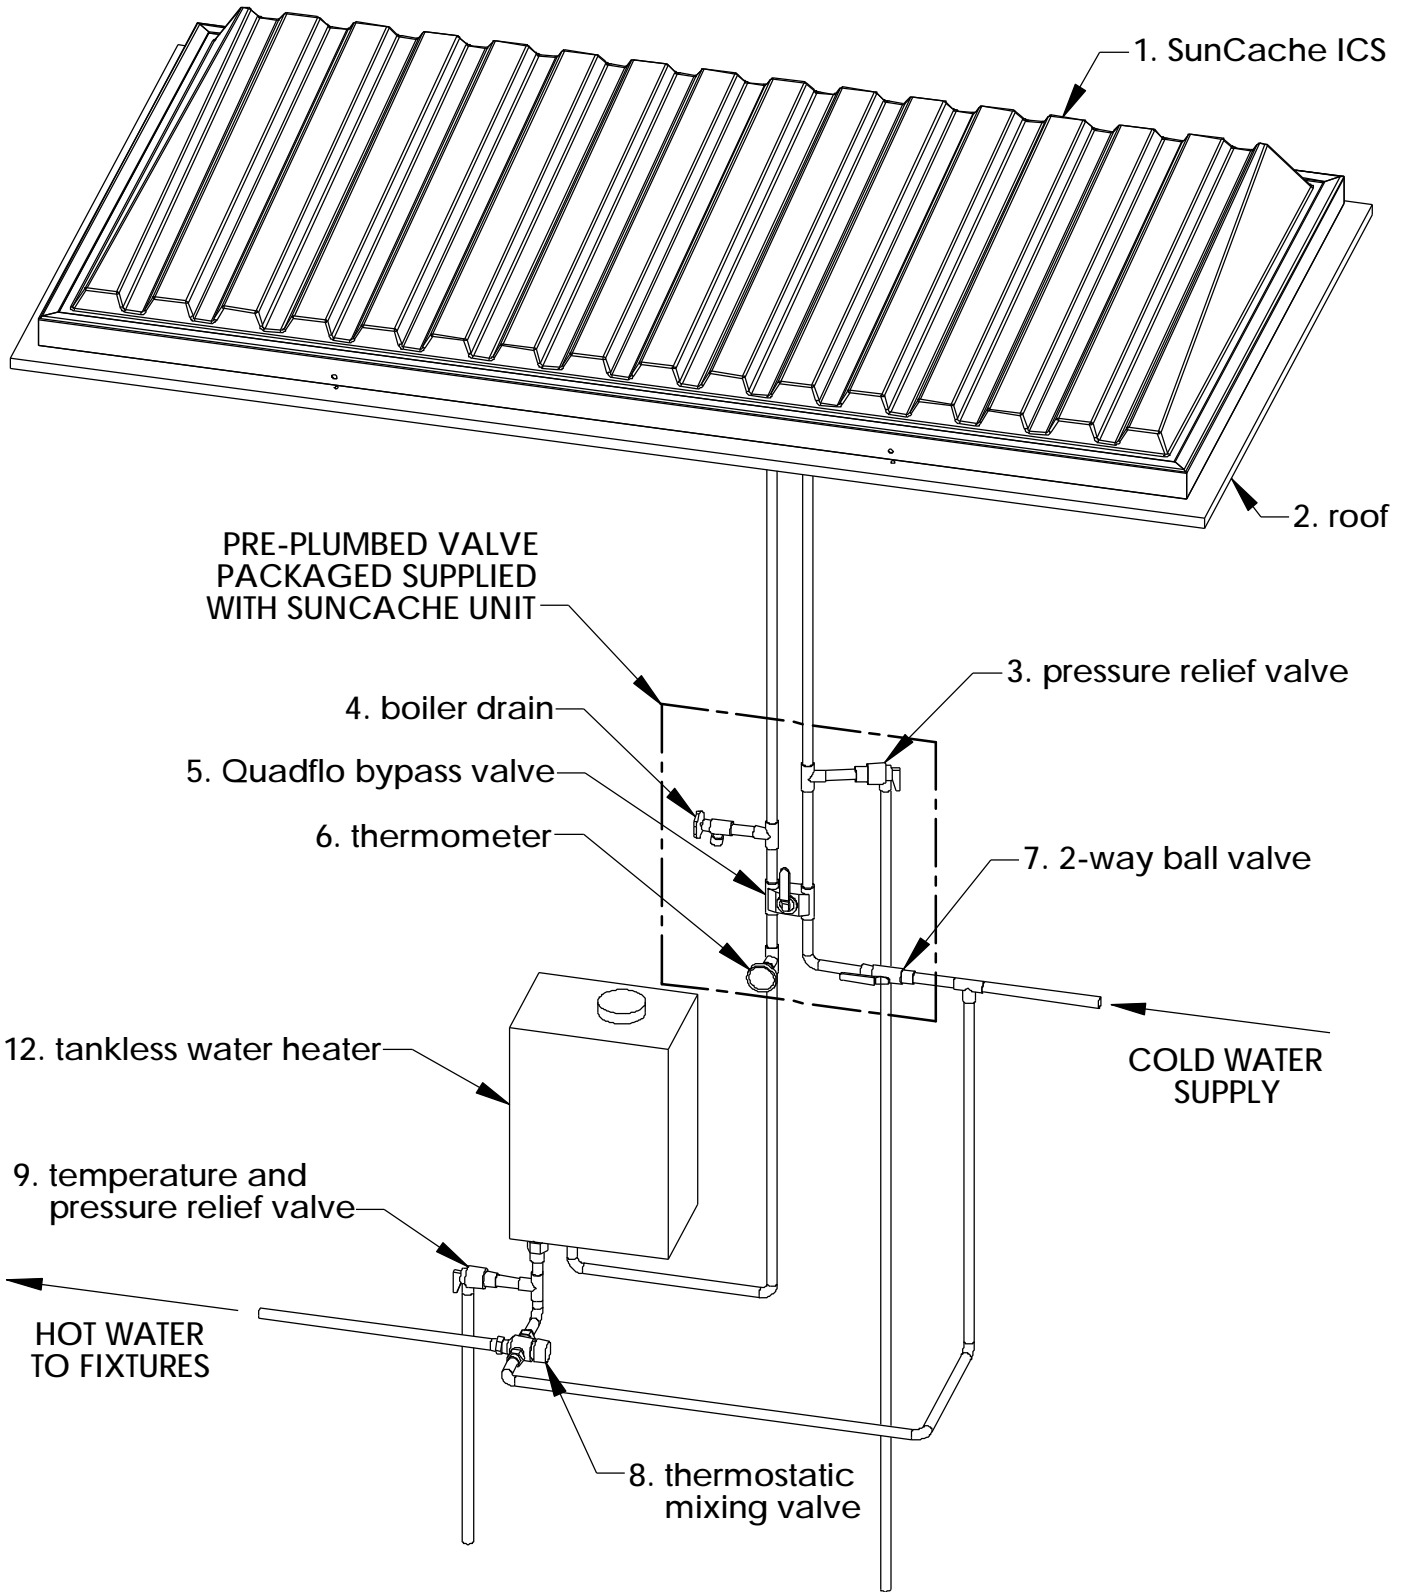

Plumbing Schematic:
SCG-50-GT

For double ICS system SCG-100-GT,
pumping is same as shown, but with two ICS units in parallel.